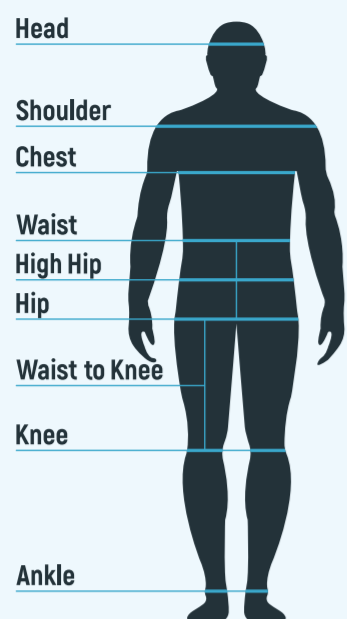

MEN'S

WOMEN'S

TERMINOLOGY

NB: All measurements in centimeters (cm)

JACKET (UNISEX)

SIZE	XS	S	M	L	XL	2XL	3XL	4XL
Center Back Length	69	71	73	75	77	79	81	83
Chest	97	102	107	112	117	122	127	132
Sleeve Length	71	73	75	77	79	81	83	85

VESTS (UNISEX)

SIZE	XS/S	M/L	XL/X2L	3XL/4XL	5XL/6XL	7XL/8XL
Center Back Length	64	67	71	74	77	80
Chest	53	57	61	65	69	73

SHIRTS (MENS)

SIZE	2XS	XS	S	M	L	XL	2XL	3XL	4XL	5XL	6XL
Centre Back Length	75	77	79	81	83	85	87	89	91	93	95
Chest	103	108	113	118	123	128	133	138	143	148	153
Sleeve Length	60	61	62	63	64	65	66	67	68	69	70

SHIRTS (WOMENS)

SIZE	6	8	10	12	14	16	18	20	22	24
SIZE	XS	S	M	L	XL	2XL	3XL	4XL	5XL	6XL
Centre Back Length	58	60	62	64	66	68	70	72	74	76
Chest	80	85	90	95	100	105	110	115	120	125
Sleeve	59	60	61	62	63	64	65	66	67	68

MEN'S

WOMEN'S

TERMINOLOGY

NB: All measurements in centimeters (cm)

PANTS (MENS) Regular

SIZE	72R	77R	82R	87R	89R	92R	97R	102R	107R
Waist	72	77	82	87	89	92	97	102	107
Hip	103	103	108	113	115	118	123	128	133
Front Rise (Inc Waistband)	31	32	33	34	34.5	35	36	37	38
Back Rise (Inc. Waistband)	41.2	42.4	43.6	44.8	45.2	46	47.2	48.4	49.6