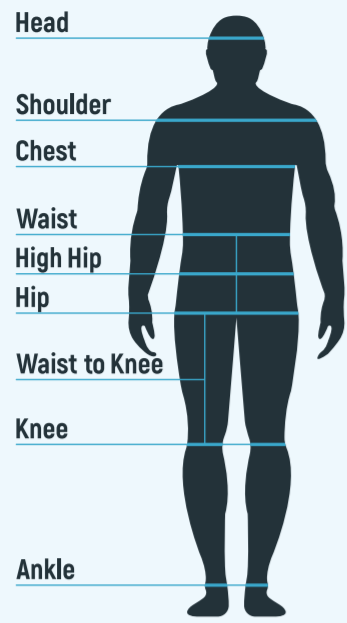

MEN'S

WOMEN'S

TERMINOLOGY

NB: All measurements in centimeters (cm)

JACKET (UNISEX)

SIZE	XS	S	M	L	XL	2XL	3XL	4XL
Center Back Length	69	71	73	75	77	79	81	83
Chest	97	102	107	112	117	122	127	132
Sleeve Length	71	73	75	77	79	81	83	85

VESTS (UNISEX)

SIZE	XS/S	M/L	XL/X2L	3XL/4XL	5XL/6XL	7XL/8XL
Center Back Length	64	67	71	74	77	80
Chest	53	57	61	65	69	73

SHIRTS (MENS)

SIZE	2XS	XS	S	M	L	XL	2XL	3XL	4XL	5XL	6XL
Centre Back Length	75	77	79	81	83	85	87	89	91	93	95
Chest	103	108	113	118	123	128	133	138	143	148	153
Sleeve Length	60	61	62	63	64	65	66	67	68	69	70

SHIRTS (WOMENS)

SIZE	6	8	10	12	14	16	18	20	22	24
SIZE	XS	S	M	L	XL	2XL	3XL	4XL	5XL	6XL
Centre Back Length	58	60	62	64	66	68	70	72	74	76
Chest	80	85	90	95	100	105	110	115	120	125
Sleeve	59	60	61	62	63	64	65	66	67	68

MEN'S

WOMEN'S

TERMINOLOGY

NB: All measurements in centimeters (cm)

PANTS (MENS) Regular

SIZE	72R	77R	82R	87R	89R	92R	97R	102R	107R
Waist	72	77	82	87	89	92	97	102	107
Hip	103	103	108	113	115	118	123	128	133
Front Rise (Inc Waistband)	31	32	33	34	34.5	35	36	37	38
Back Rise (Inc. Waistband)	41.2	42.4	43.6	44.8	45.2	46	47.2	48.4	49.6