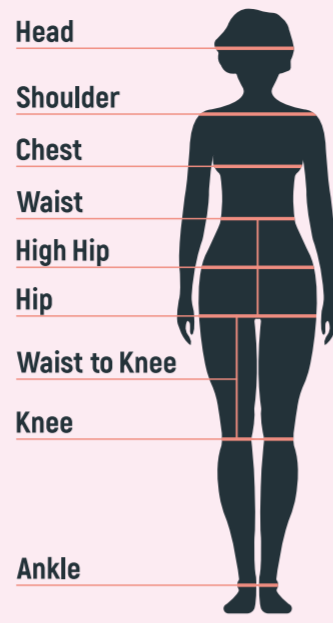

MEN'S

WOMEN'S

TERMINOLOGY

NB: All measurements in centimeters (cm)

JACKET (UNISEX)

SIZE	XS	S	M	L	XL	2XL	3XL	4XL
Center Back Length	69	71	73	75	77	79	81	83
Chest	97	102	107	112	117	122	127	132
Sleeve Length	71	73	75	77	79	81	83	85

VESTS (UNISEX)

SIZE	XS/S	M/L	XL/X2L	3XL/4XL	5XL/6XL	7XL/8XL
Center Back Length	64	67	71	74	77	80
Chest	53	57	61	65	69	73

SHIRTS (MENS)

SIZE	2XS	XS	S	M	L	XL	2XL	3XL	4XL	5XL	6XL
Centre Back Length	75	77	79	81	83	85	87	89	91	93	95
Chest	103	108	113	118	123	128	133	138	143	148	153
Sleeve Length	60	61	62	63	64	65	66	67	68	69	70

SHIRTS (WOMENS)

SIZE	6	8	10	12	14	16	18	20	22	24
SIZE	XS	S	M	L	XL	2XL	3XL	4XL	5XL	6XL
Centre Back Length	58	60	62	64	66	68	70	72	74	76
Chest	80	85	90	95	100	105	110	115	120	125
Sleeve	59	60	61	62	63	64	65	66	67	68

MEN'S

WOMEN'S

TERMINOLOGY

NB: All measurements in centimeters (cm)

PANTS (MENS) Regular

SIZE	72R	77R	82R	87R	89R	92R	97R	102R	107R
Waist	72	77	82	87	89	92	97	102	107
Hip	103	103	108	113	115	118	123	128	133
Front Rise (Inc Waistband)	31	32	33	34	34.5	35	36	37	38
Back Rise (Inc. Waistband)	41.2	42.4	43.6	44.8	45.2	46	47.2	48.4	49.6