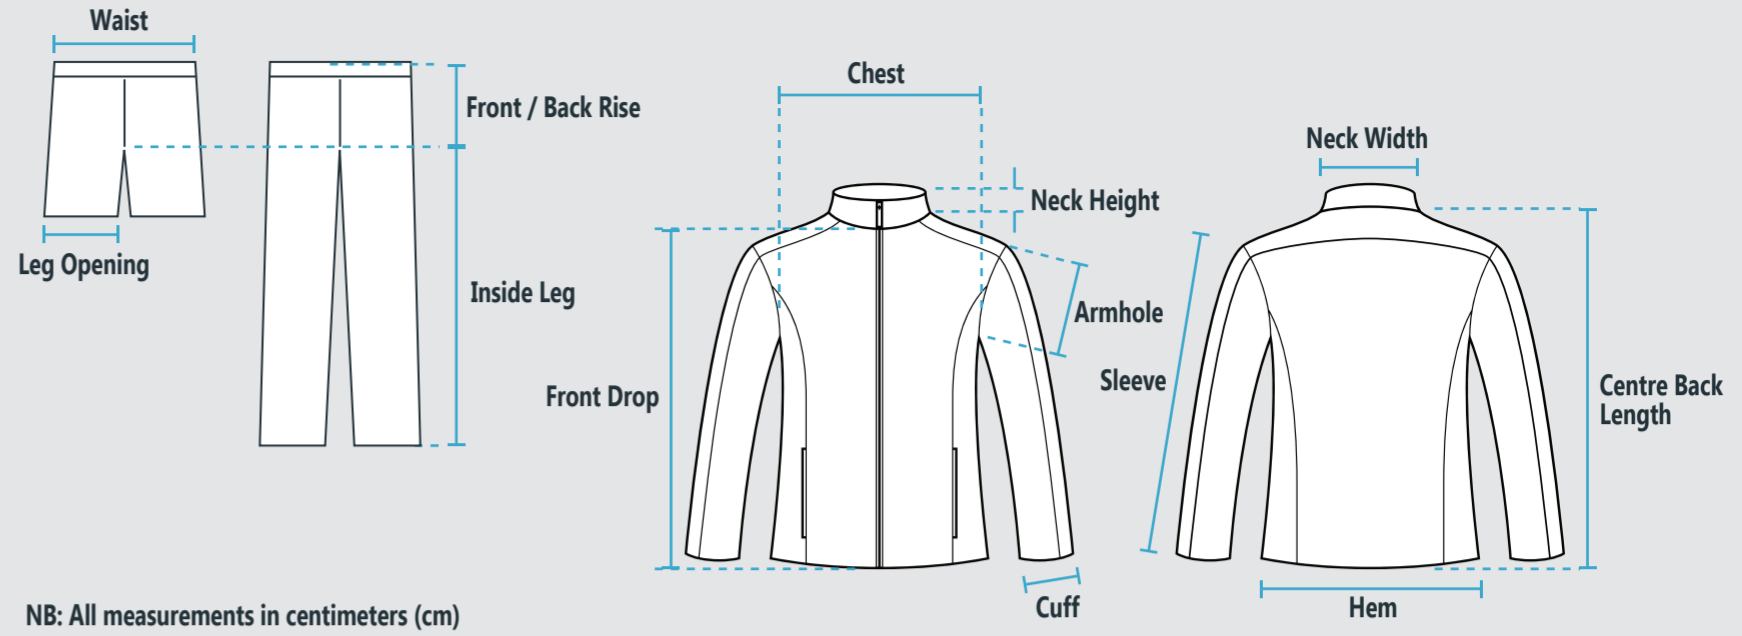

TERMINOLOGY

NB: All measurements in centimeters (cm)

PANTS (MENS) Regular

SIZE	72R	77R	82R	87R	89R	92R	97R	102R	107R
Waist	72	77	82	87	89	92	97	102	107
Hip	103	103	108	113	115	118	123	128	133
Front Rise (Inc Waistband)	31	32	33	34	34.5	35	36	37	38
Back Rise (Inc. Waistband)	41.2	42.4	43.6	44.8	45.2	46	47.2	48.4	49.6

PANTS (MENS) Shorts

SIZE	87S	92S	97S	102S	107S	112S	117S	122S	127S	137S
Waist	87	92	97	102	107	112	117	122	127	137
Hip	113	118	123	128	133	138	143	148	153	163
Front Rise (Incl. Waistband)	34	35	36	37	38	39	40	41	42	44
Back Rise (Incl. Waistband)	44.8	46	47.2	48.4	49.6	50.8	52	53.2	54.4	56.8