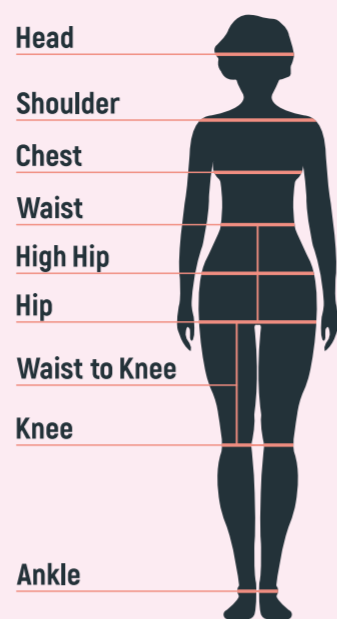

MEN'S

WOMEN'S

TERMINOLOGY

NB: All measurements in centimeters (cm)

JACKET (UNISEX)

SIZE	XS	S	M	L	XL	2XL	3XL	4XL
Center Back Length	69	71	73	75	77	79	81	83
Chest	97	102	107	112	117	122	127	132
Sleeve Length	71	73	75	77	79	81	83	85

VESTS (UNISEX)

SIZE	XS/S	M/L	XL/X2L	3XL/4XL	5XL/6XL	7XL/8XL
Center Back Length	64	67	71	74	77	80
Chest	53	57	61	65	69	73

SHIRTS (MENS)

SIZE	2XS	XS	S	M	L	XL	2XL	3XL	4XL	5XL	6XL
Centre Back Length	75	77	79	81	83	85	87	89	91	93	95
Chest	103	108	113	118	123	128	133	138	143	148	153
Sleeve Length	60	61	62	63	64	65	66	67	68	69	70

SHIRTS (WOMENS)

SIZE	6	8	10	12	14	16	18	20	22	24
SIZE	XS	S	M	L	XL	2XL	3XL	4XL	5XL	6XL
Centre Back Length	58	60	62	64	66	68	70	72	74	76
Chest	80	85	90	95	100	105	110	115	120	125
Sleeve	59	60	61	62	63	64	65	66	67	68

MEN'S

WOMEN'S

TERMINOLOGY

NB: All measurements in centimeters (cm)

PANTS (MENS) Regular

SIZE	72R	77R	82R	87R	89R	92R	97R	102R	107R
Waist	72	77	82	87	89	92	97	102	107
Hip	103	103	108	113	115	118	123	128	133
Front Rise (Inc Waistband)	31	32	33	34	34.5	35	36	37	38
Back Rise (Inc. Waistband)	41.2	42.4	43.6	44.8	45.2	46	47.2	48.4	49.6