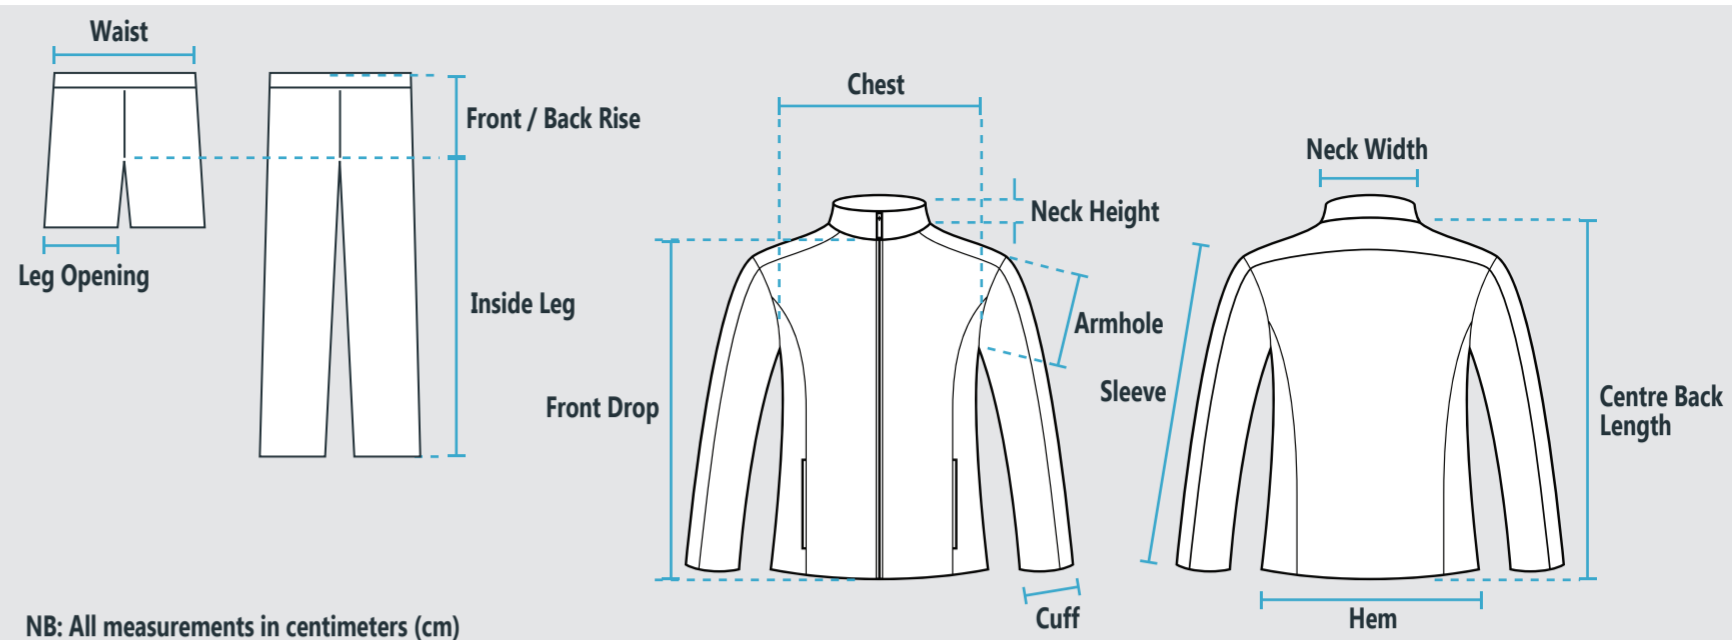

MEN'S

WOMEN'S

TERMINOLOGY

NB: All measurements in centimeters (cm)

JACKET (UNISEX)

SIZE	XS	S	M	L	XL	2XL	3XL	4XL
Center Back Length	69	71	73	75	77	79	81	83
Chest	97	102	107	112	117	122	127	132
Sleeve Length	71	73	75	77	79	81	83	85

VESTS (UNISEX)

SIZE	XS/S	M/L	XL/X2L	3XL/4XL	5XL/6XL	7XL/8XL
Center Back Length	64	67	71	74	77	80
Chest	53	57	61	65	69	73

SHIRTS (MENS)

SIZE	2XS	XS	S	M	L	XL	2XL	3XL	4XL	5XL	6XL
Centre Back Length	75	77	79	81	83	85	87	89	91	93	95
Chest	103	108	113	118	123	128	133	138	143	148	153
Sleeve Length	60	61	62	63	64	65	66	67	68	69	70

TOLL FLIGHT HELICOPTER (MENS REGULAR)

SIZE	72R	77R	82R	87R	92R	97R	102R	107R	112R	117R	122R
Waist	74	79	84	89	94	99	104	109	114	119	124
Hip	94	99	104	109	114	119	124	129	134	139	144
Front Rise (Incl. Waistband)	25	25.5	26	26.5	27	27.5	28	28.5	29	29.5	30
Back Rise (Incl. Waistband)	32.6	33.3	34	34.7	35.4	36.1	36.8	37.5	38.2	38.9	39.6

TOLL FLIGHT HELICOPTER (MENS LONG)

SIZE	74L	79L	84L	89L	94L
Waist	76	81	86	91	96
Hip	99	104	109	114	119
Front Rise (Incl. Waistband)	25.5	26	26.5	27	27.5
Back Rise (Incl. Waistband)	33.3	34	34.7	35.4	36.1